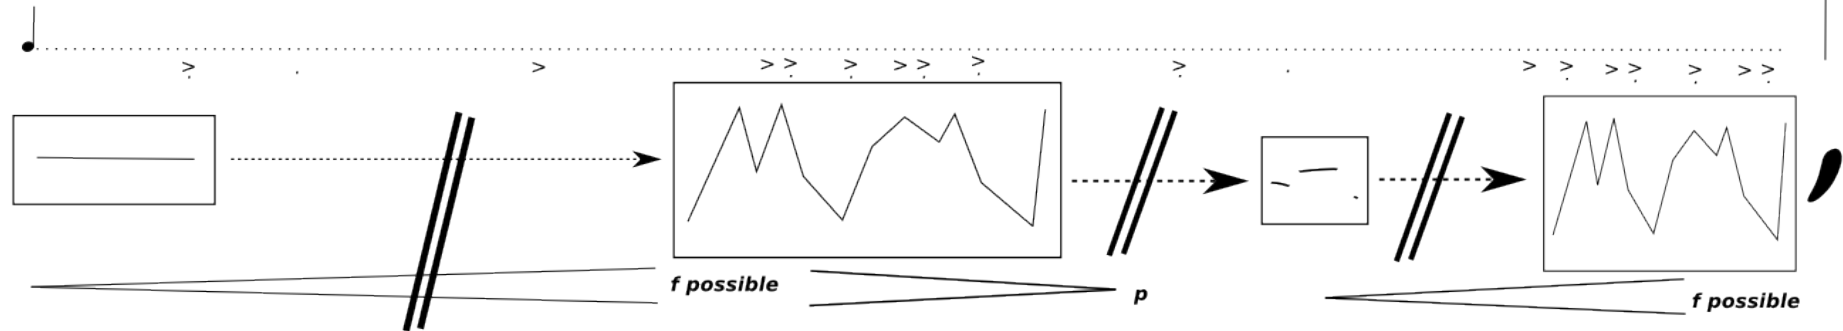

Tacet

Pursuit

*fast and rhythmic*

24'36"

Strombophone controls pitch of Sphere (plucked)

Transition

Gates Part 1

dense with movement

Gates Part 2

sparse

25:53

30'20"

Strombophone Solo

(increasingly dense with more motion in the shape of object)

tutti  
Sphere sustained

plucked Sphere